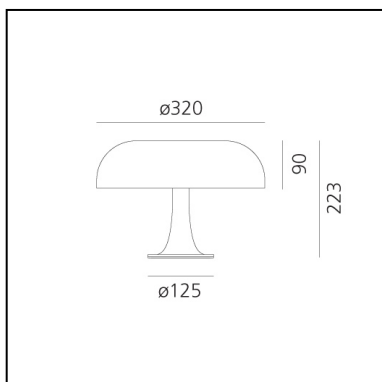

Nessino White

Giancarlo Mattioli
Gruppo Architetti Urbanisti
Città Nuova

IP20   **EAC**   

LUMINAIRE

- Watt: **80W**
- Voltage: **220V-240V**
- Delivered lumens output: **680lm**
- CCT: **3000K**

DESCRIPTION

Body and diffuser in polycarbonate.

PRODUCT CODE: 0039060A

FEATURES

- Article Code: **0039060A**
- Colour: **White**
- Installation: **Table**
- Material: **Polycarbonate**
- Series: **Design Collection**
- Environment: **Indoor**
- Emission: **Diffused And Direct**
- design by: **Giancarlo Mattioli, Gruppo Architetti Urbanisti Città Nuova**

DIMENSIONS

- Height: **cm 22.3**
- Diameter: **cm 32**
- Base Diameter: **cm 12.5**
- Impact Resistance: **N/D**
- Glow Wire Test: **850°C**

NOT INCLUDED SOURCES

- Category: **HALO**
- Number: **4**
- Watt: **20W**
- Socket: **E14**
- Color Rendering: **100**
- Color temperature (K): **3000K**
- Duration (h): **2000h**
- Class: **A**

ALTERNATIVE SOURCES

- Category: **LED RETROFIT**
- Number: **4**
- Watt: **2W**
- Socket: **E14**